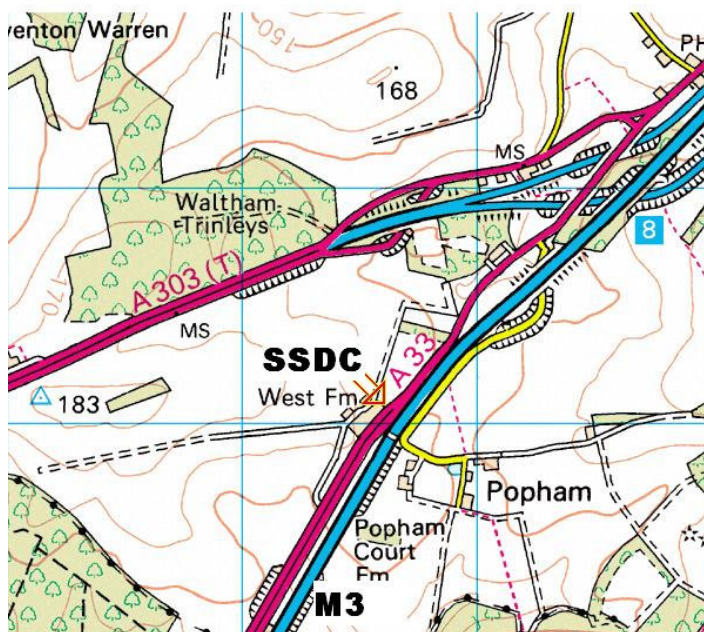

Structured Software
Design Consultants

SSDC Limited
UNIT 6
West Farm
Popham
Hampshire
SO21 3BH, U.K.
Tel : 01256 398158
Fax: 01256 895747

Email: enquiries@ssdc.co.uk
WEB: www.ssdc.co.uk

From the North

Leave the M3 at junction 7 and follow the signs to Basingstoke. At the traffic lights take the left hand slip road and turn left onto the A30. Follow this road for about 2 miles passing the Sun pub and the Wheatsheaf pub. Go past the right hand turning for the A303 and after a further half mile the road will turn to a dual carriageway. Just after this point you will find the entrance to WEST FARM on the far right; go over the median and into the entrance. Follow the lane into an open field and continue until you reach a large farmhouse on the right. Just past this there is a farmyard on the right; SSDC is at the far end of this yard