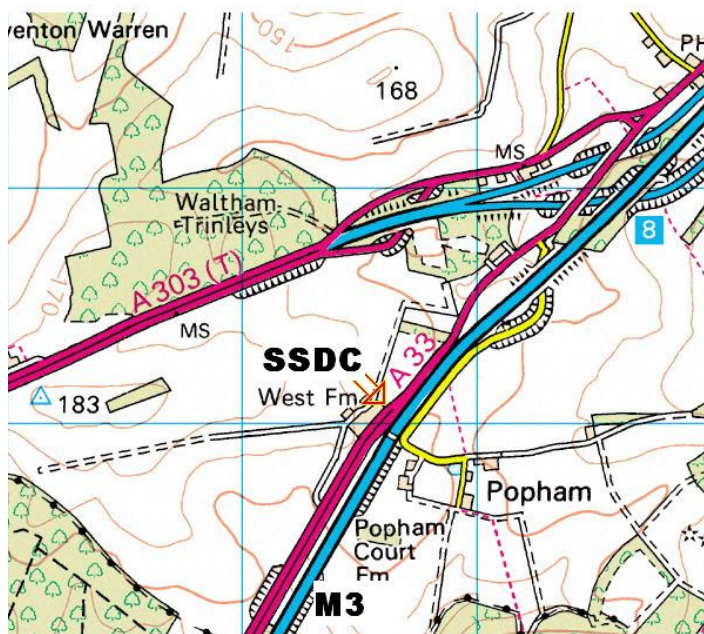

Structured Software
Design Consultants

SSDC Limited
UNIT 6
West Farm
Popham
Hampshire
SO21 3BH, U.K.
Tel : 01256 398158
Fax: 01256 895747

Email: enquiries@ssdc.co.uk
WEB: www.ssdc.co.uk

From the South

Join the A33 at Winchester (M3 Junction 9) in the direction of Basingstoke. Continue on the A33 past the turnings for Micheldever STATION on the left and Woodmancatt on the right. There will be a sign in the central reservation "Welcome to Basingstoke and Deane", 200yds after this there is an entrance to WEST FARM on the left, **if the road turns from dual carriageway to single then you have gone too far !** Follow the lane into an open field and continue until you reach a large farmhouse on the right. Just past this there is a farmyard on the right; SSDC is at the far end of this yard.